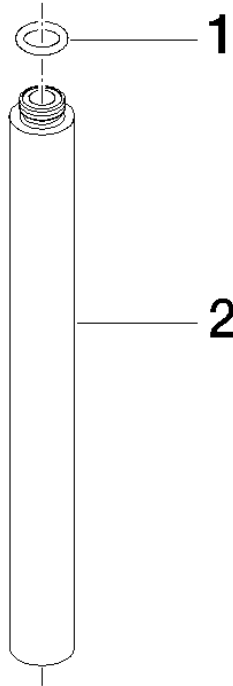

## Extension for shower with fixed riser 200 mm - Brushed Chrome

IMO

12 120 970

	Brushed Chrome	12 120 970-93
	Brushed Light Gold	12 120 970-27

Fits: IMO, LULU, MADISON, MEM, TARA,  
CL.1, LISSÉ, VAIA, META, CYO

## Extension for shower with fixed riser 200 mm - Brushed Chrome

---

IMO

12 120 970

12 120 970

mm [inches]

12 120 970

Parts for other finishes can be found here: [Brushed Light Gold](#)

Spare parts list

No.	Item Number	Name	Quantity used	Delivery time
1	90 14 10 011 00 90	seal	1	2
2	09 24 04 180-93	extension	1	20