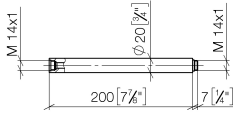

## Extension for shower with fixed riser 200 mm - Brushed Chrome

IMO

12 120 970

	Brushed Chrome	12 120 970-93
	Brushed Light Gold	12 120 970-27

Fits: IMO, LULU, MADISON, MEM, TARA,  
CL.1, LISSÉ, VAIA, META, CYO

## Extension for shower with fixed riser 200 mm - Brushed Chrome

---

IMO

12 120 970

12 120 970

mm [inches]

12 120 970

Parts for other finishes can be found here: [Brushed Light Gold](#)

Spare parts list

No.	Item Number	Name	Quantity used	Delivery time
1	90 14 10 011 00 90	seal	1	2
2	09 24 04 180-93	extension	1	20